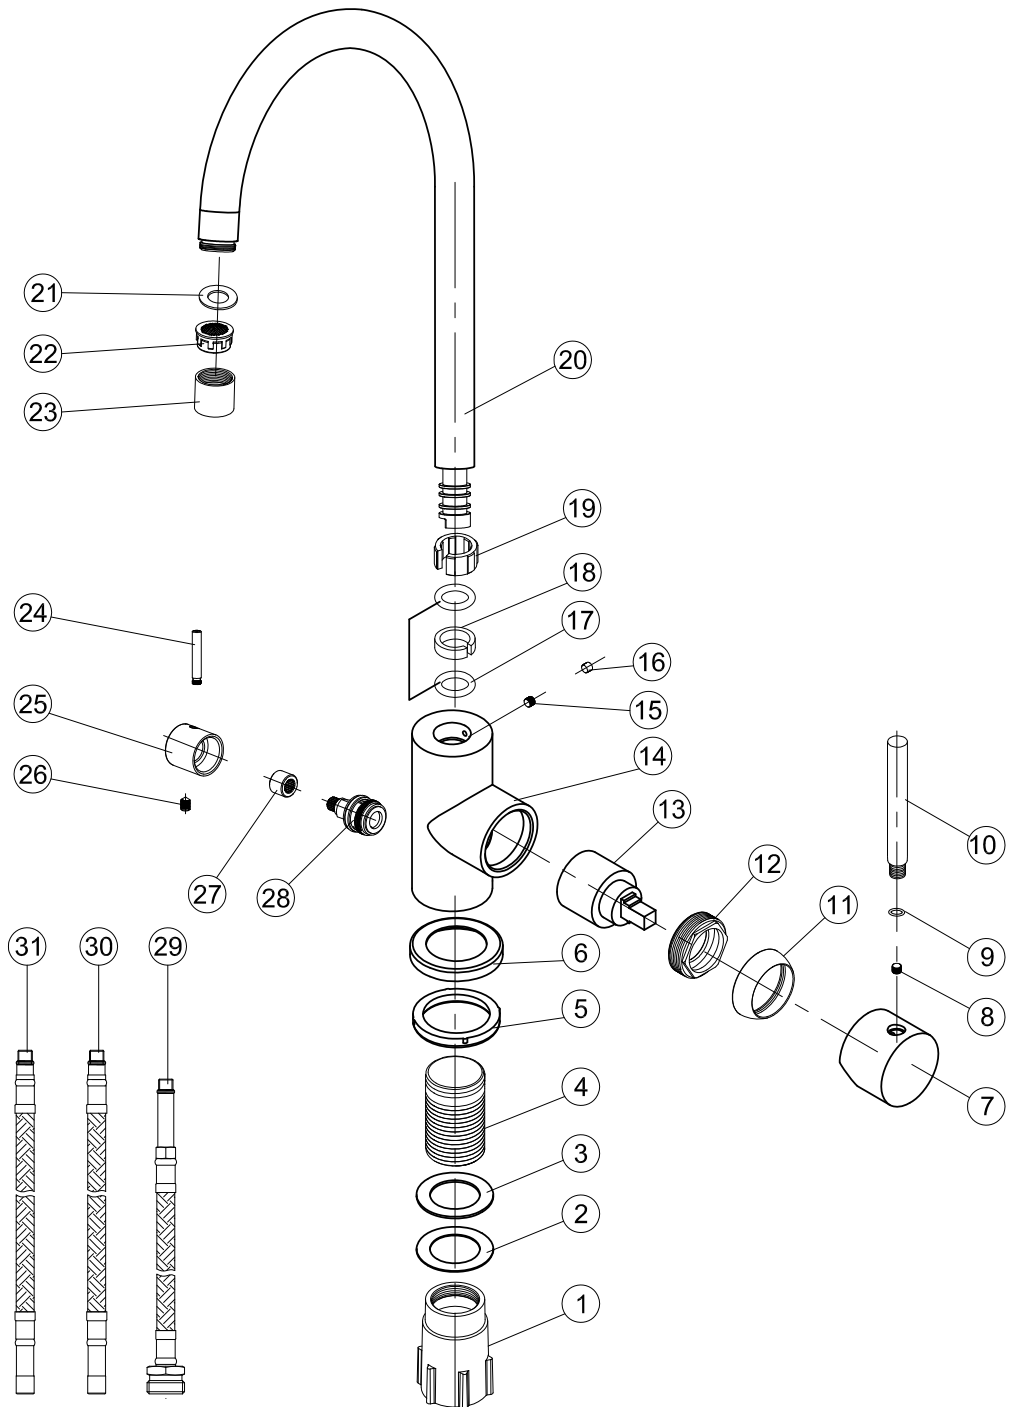

- 1 Fixing bushing
- 2 Washer
- 3 Rubber
- 4 Threaded tube
- 5 Base Rubber
- 6 Base
- 7 Handle base
- 8 Inner hex screw
- 9 O ring
- 10 Handle bar
- 11 Cover ring
- 12 Screw nut
- 13 Cartridge
- 14 Body
- 15 Inner hex screw
- 16 Decoration rubber
- 17 O ring
- 18 C ring
- 19 C ring
- 20 Spout
- 21 O ring
- 22 Aerator
- 23 Aerator cover
- 24 Handle bar
- 25 Handle base
- 26 Inner hex screw
- 27 Splined hub
- 28 Cartridge
- 29 Flexible hose
- 30 Flexible hose
- 31 Flexible hose

# Steel Curve Amber D

Art no: 30007 RSK: 8310434

**SCANDTAP®**  
BATHROOM CONCEPTS

Scandtap AB, Olofsdalsvägen 21, 302 41 Halmstad, Sweden  
info@scandtap.com, www.scandtap.com